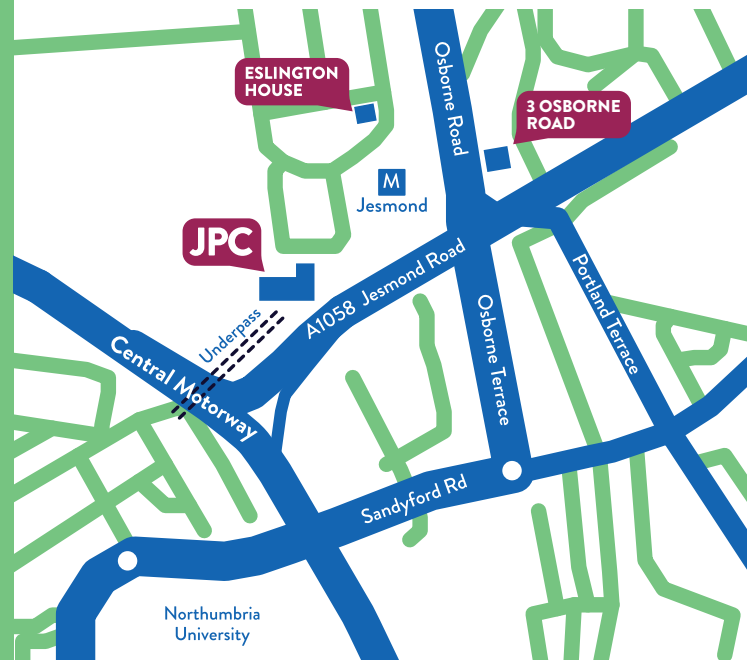

“ I really enjoy my time in JPCi. It's really great to have a community where you can learn the Bible and encourage each other through prayers, especially when you are facing difficulties as a student in Newcastle. I was also encouraged to go back to my hometown and make a difference!”

Stella, INDONESIA

“ My time in JPCi has been fulfilling and good. It is a scintillating experience to study the Bible together and relate with brothers and sisters from different countries and cultures. There are great opportunities in JPCi to make friends. My faith in God has been able to grow, as well as in others as we study the Bible and encourage each other.”

Steve, NIGERIA

“ JPCi is a family in Jesus Christ for international students, where we are protected and nurtured by God's word. There are plenty of opportunities to learn and serve. The most useful thing I've learned is how to lead a Bible study. I'm thankful to God for leading me to JPCi.”

Jenny, CHINA

JPC *internationals*

Staff

BEN CADOUX-HUDSON

ben.cadoux-hudson@church.org.uk

0191 212 5120

Like our facebook page
"JPC Internationals"

www.church.org.uk

WHAT'S ON FOR
INTERNATIONALS
AT JESMOND
PARISH CHURCH?

JPC *internationals*